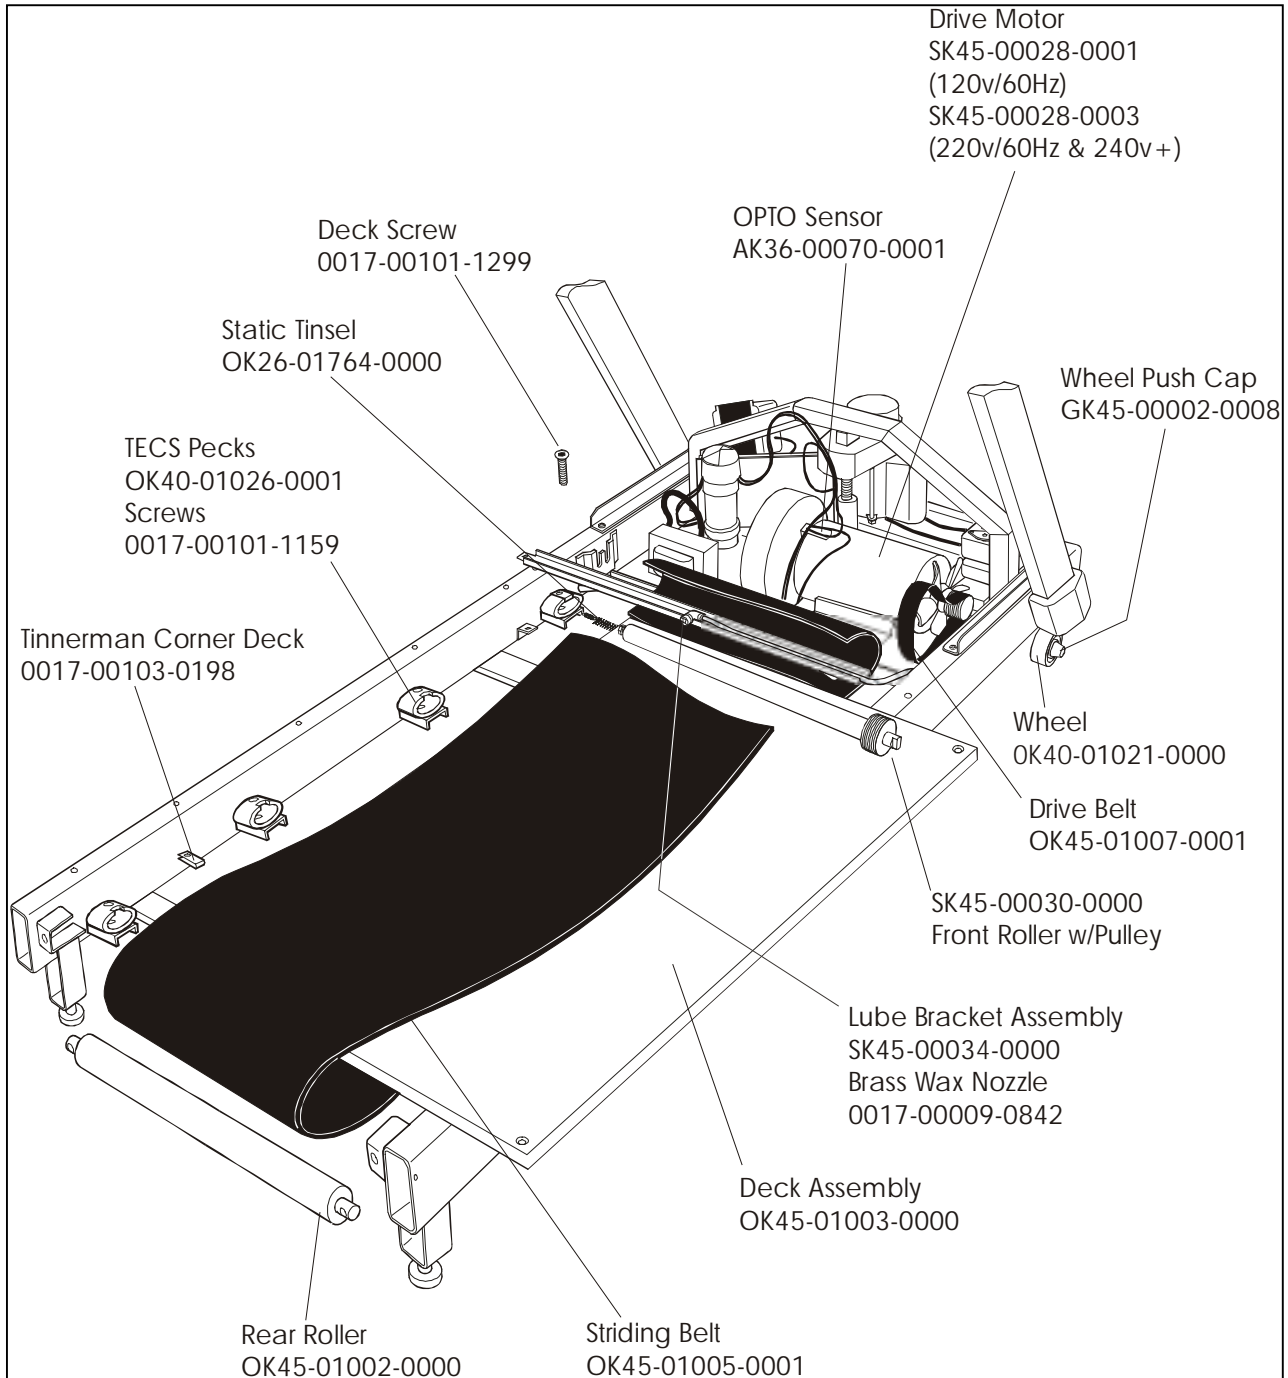

**TR-8500
TREADMILL**

GK45-00012-XXXX
SN # 357700 - UP

**TR-8500
TREADMILL**

**GK45-00012-XXXX
SN # 357700 - UP**

**TR-8500
TREADMILL**

GK45-00012-XXXX
SN # 357700 - UP