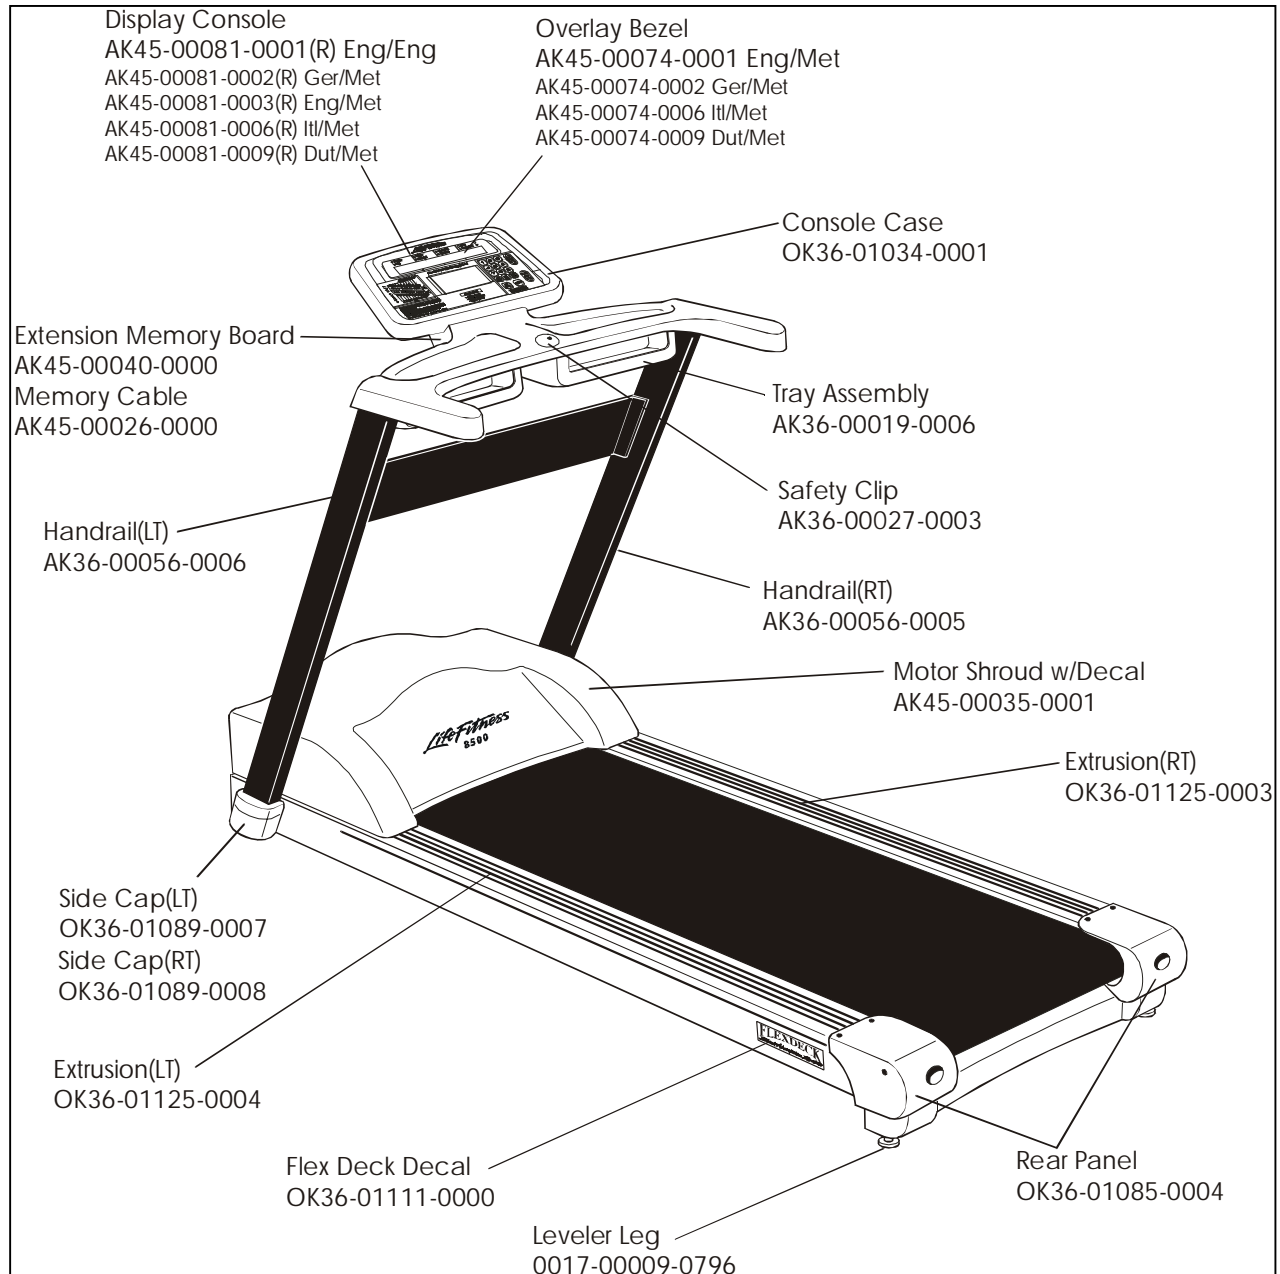

**TR-8500
TREADMILL**

GK45-00012-XXXX
SN # 357700 - UP

**TR-8500
TREADMILL**

**GK45-00012-XXXX
SN # 357700 - UP**

**TR-8500
TREADMILL**

GK45-00012-XXXX
SN # 357700 - UP